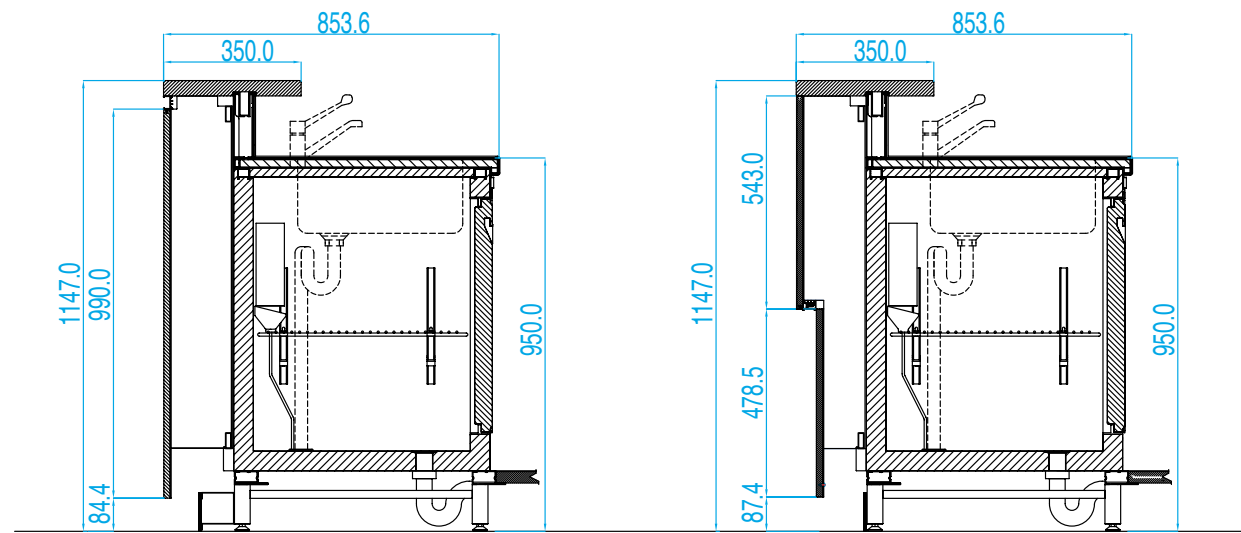

STUDIO12

LIVING PANNELLATURA PANELLING

QUICK PANNELLATURA PANELLING

BANCALINE COUNTERTOPS Postforming

ELEMENTI ELEMENTS Aluwall e Blackbox

ALZATE WALL PANELS

ELEMENTI Optional:

- Plafoniera a led su frontale Quick / Led light fixture on Quick front panel
- Specchio per alzate "Wall Panel" / Mirror for Wall Panels