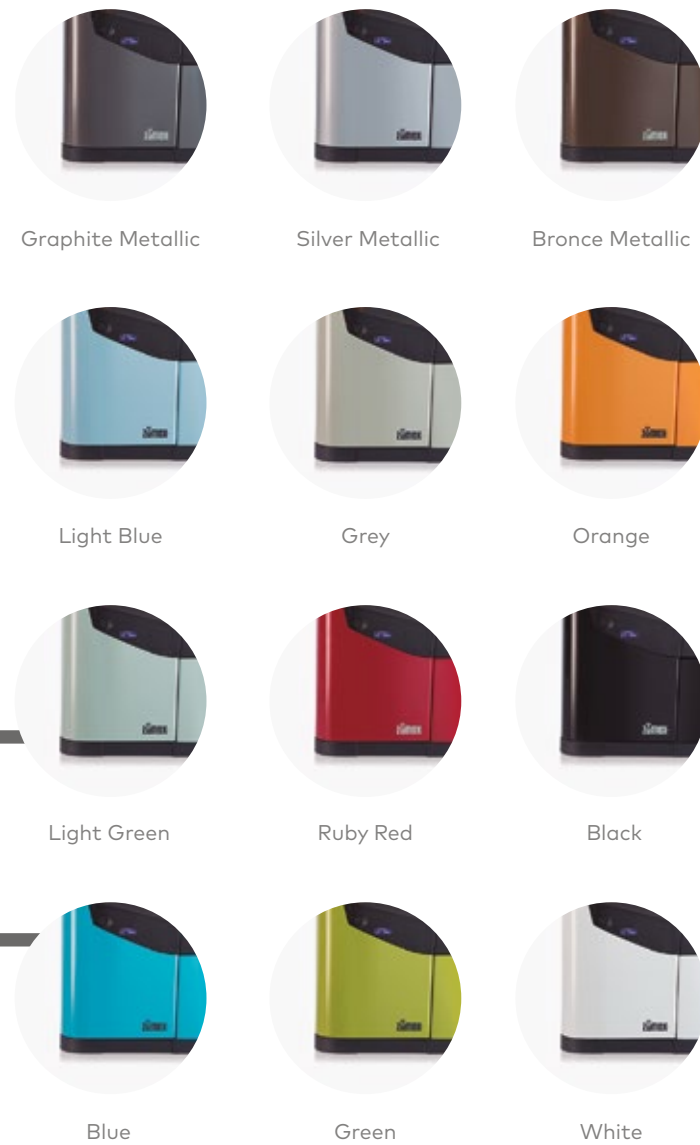

12 colours
all styles

01

It gives your premises a personalised touch thanks to its design and its 12 colours.

Unique juice extraction system

A **compact, efficient and clean** system that achieves a perfect cut and squeeze. **ASP technology** efficiently eliminates and inhibits the growth of any bacteria in a lasting way. This system can also be **easily removed** and it can be washed in the dishwasher.