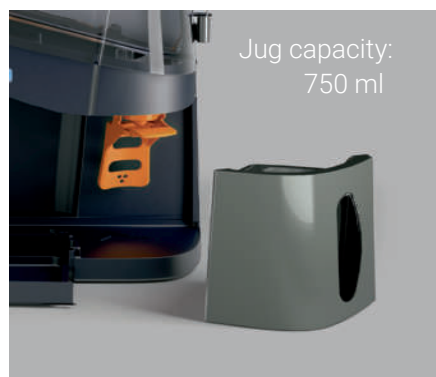

Bold, Cosmopolitan Design

- ① SMALLER FOOTPRINT
- ② BIG ON STYLE
- ③ NON-DRIP TAP
- ④ EASY TO DISASSEMBLE AND CLEAN
- ⑤ PUSH BUTTON SYSTEM
- ⑥ A 250ML JUICE IN 17"

Minex offers maximum possibilities in the least possible space, with a daring and cosmopolitan design that perfectly fits into your limited work environment.

Everything in the smallest space

- Small size.
- Integrated peel bucket.
- Easy disassembly.
- Convertible container for continuous removal on countertop.

No complications

- Simple "Push Button" operation.
- Digital display and orange counter.
- 2 operating modes:
Self-Service tap to serve in a cup.
Integrated jar.