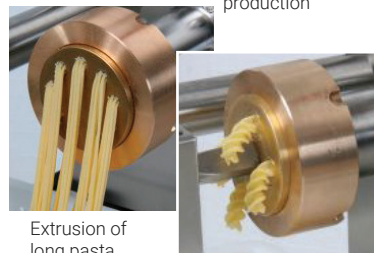

75 cm

Ravioli Sheet Width

120 mm

Gnocchi production

Ravioli production

Extrusion of long pasta

Extrusion of short pasta

Chiller (optional)

Sheet wrapper accessory

Combimax is the combined pasta machine designed by Italgil for any pasta related business looking for a single machine able to make several kinds of pasta, with high production in a limited size.