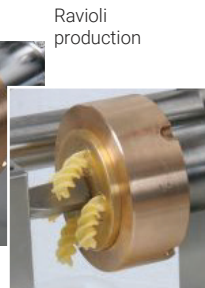

75 cm

Ravioli Sheet Width

120 mm

Gnocchi production

Ravioli production

Extrusion of long pasta

Extrusion of short pasta

Chiller (optional)

Sheet wrapper accessory

Combimax is the combined pasta machine designed by Italgil for any pasta related business looking for a single machine able to make several kinds of pasta, with high production in a limited size.