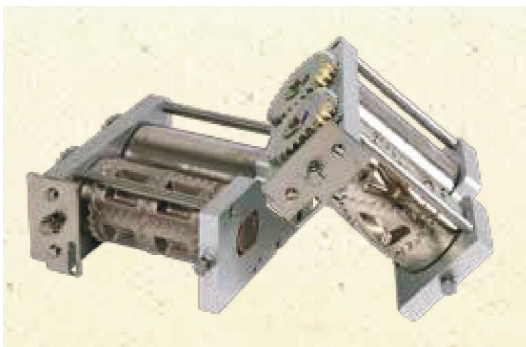

Interchangeable moulds for ravioli

For more shapes and sizes please reference the **Italgi Moulds Catalogue**