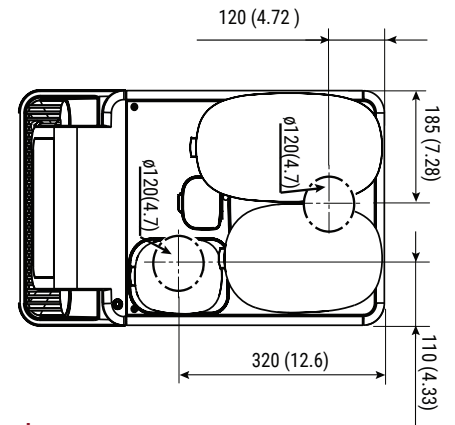

## Hoppers and Solubles

Dual 1/1.2 kg bean hopper and a built-in soluble chocolate system. The X20 guarantees optimal soluble delivery, offering just the "heart" of chocolate.

	S + AS	CP
<b>Features</b>		
Steam wands	1	1
Hot water wands	1	1
Hot water selections	2	2
Boiler x Boiler capacity (L)	1 x 2.6	1 x 2.6
Coffee dosing grinders	2	2
Coffee bean hopper x capacity (kg)	2 x 1.2	2 x 1.2
Solubles hopper x capacity (kg)	-	-
<b>Technical Information</b>		
Dimensions: Width x Depth x Height (mm)	370 x 620 x 762	
Weight (kg)	79	
Power at 220-240V~60Hz (W)	-	
220-240V3~60Hz (W)	4800 - 5700	