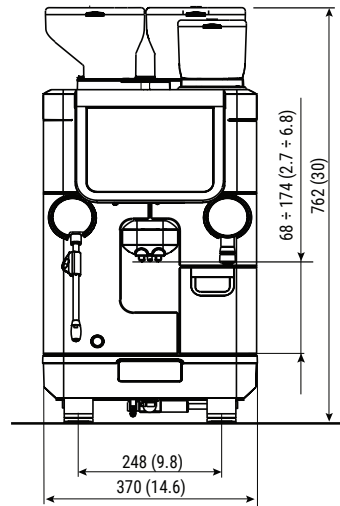

## Hoppers and Solubles

Dual 1/1.2 kg bean hopper and a built-in soluble chocolate system. The X20 guarantees optimal soluble delivery, offering just the "heart" of chocolate.

	S + AS	CP
<b>Features</b>		
Steam wands	1	1
Hot water wands	1	1
Hot water selections	2	2
Boiler x Boiler capacity (L)	1 x 2.6	1 x 2.6
Coffee dosing grinders	2	2
Coffee bean hopper x capacity (kg)	2 x 1.2	2 x 1.2
Solubles hopper x capacity (kg)	-	-
<b>Technical Information</b>		
Dimensions: Width x Depth x Height (mm)	370 x 620 x 762	
Weight (kg)	79	
Power at 220-240V~60Hz (W)	-	
220-240V3~60Hz (W)	4800 - 5700	