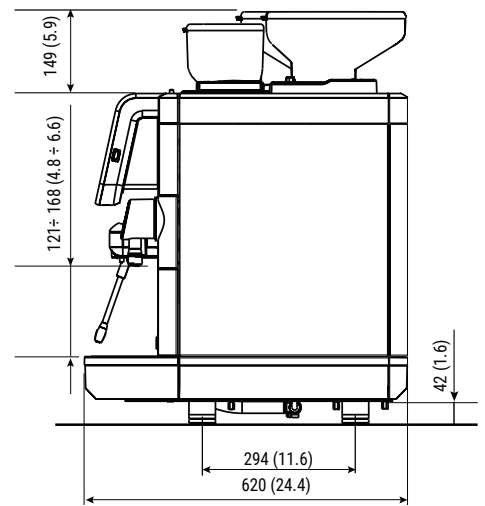

New Titanium Grinders

Made of K110 steel with a PVD coating, are very robust and designed to last for a long time.

SMARTBOILER

One copper boiler with 2.0L capacity and a heat exchanger of 230 ml. 2.600W new resistance SmartBoiler function. Guarantees high performance for hot water and steam.

Hoppers and Solubles

Dual 1/1.2 kg bean hopper and a built-in soluble chocolate system. The X20 guarantees optimal soluble delivery, offering just the "heart" of chocolate.

	S + AS	CP
Features		
Steam wands	1	1
Hot water wands	1	1
Hot water selections	2	2
Boiler x Boiler capacity (L)	1 x 2.6	1 x 2.6
Coffee dosing grinders	2	2
Coffee bean hopper x capacity (kg)	2 x 1.2	2 x 1.2
Solubles hopper x capacity (kg)	-	-
Technical Information		
Dimensions: Width x Depth x Height (mm)	370 x 620 x 762	
Weight (kg)	79	
Power at 220-240V~60Hz (W)	-	
220-240V3~60Hz (W)	4800 - 5700	

Connected and smart.

Thanks to the Cup4You App, you can interact with your FAEMA X20 from your tablet or smartphone, customizing the drinks.

X20

FAEMA Canada/Euro-Milan reserves the right to modify the characteristics of the products illustrated in this publication without prior notice for misprints and other errors. There may be colour deviations due to the printing process.